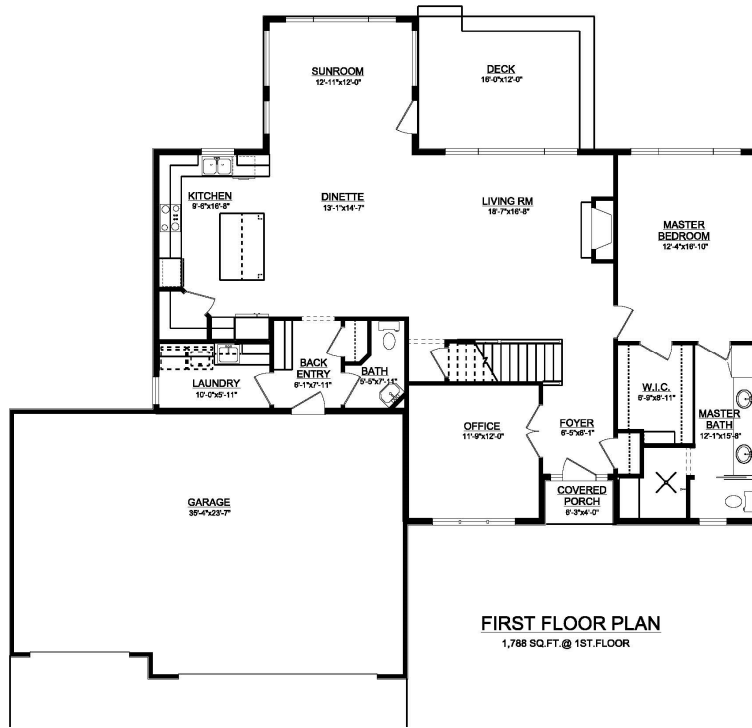

Continuing the Little Sweden tradition, we have designed this villa with a Scandinavian touch - yet each with its own distinct characteristics.

This spacious 2-story vacation home offers you and your family 2,600 square feet of living space. Featuring 4 bedrooms, 2 1/2 full baths, a large living area with fireplace, dining room with well-appointed kitchen, office, sunroom, walkout deck overlooking a breathtaking woodland view, utility room, plenty of storage space, and a 3 car garage.

Floor Plan

The Mora (4 Bedroom)

First Floor

FIRST FLOOR PLAN
1,788 SQ.FT. @ 1ST.FLOOR

Second Floor

SECOND FLOOR PLAN
806 SQ.FT. @ 2ND.FLOOR