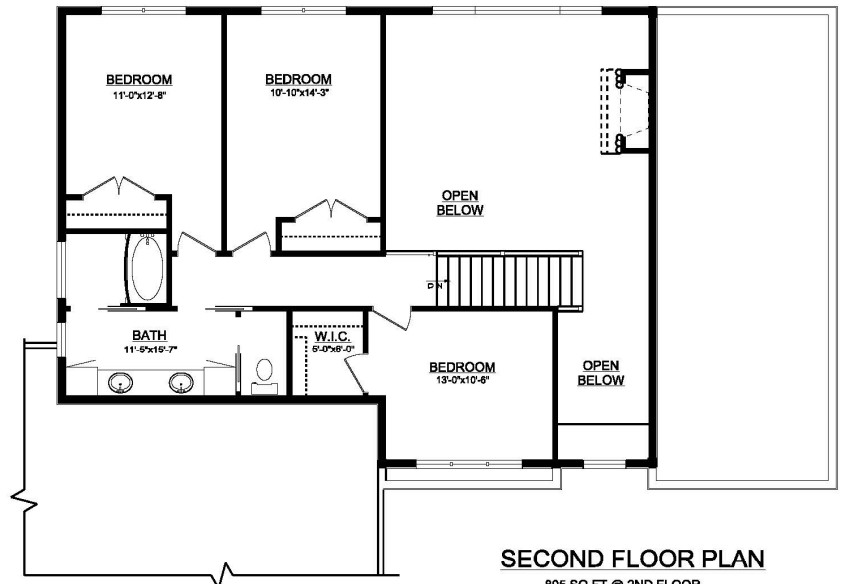

Continuing the Little Sweden tradition, we have designed this villa with a Scandinavian touch - yet each with its own distinct characteristics.

This spacious 2-story vacation home offers you and your family 2,600 square feet of living space. Featuring 4 bedrooms, 2 1/2 full baths, a large living area with fireplace, dining room with well-appointed kitchen, office, sunroom, walkout deck overlooking a breathtaking woodland view, utility room, plenty of storage space, and a 3 car garage.

Floor Plan

The Mora (4 Bedroom)

First Floor

FIRST FLOOR PLAN
1,788 SQ.FT. @ 1ST.FLOOR

Second Floor

SECOND FLOOR PLAN
806 SQ.FT. @ 2ND.FLOOR