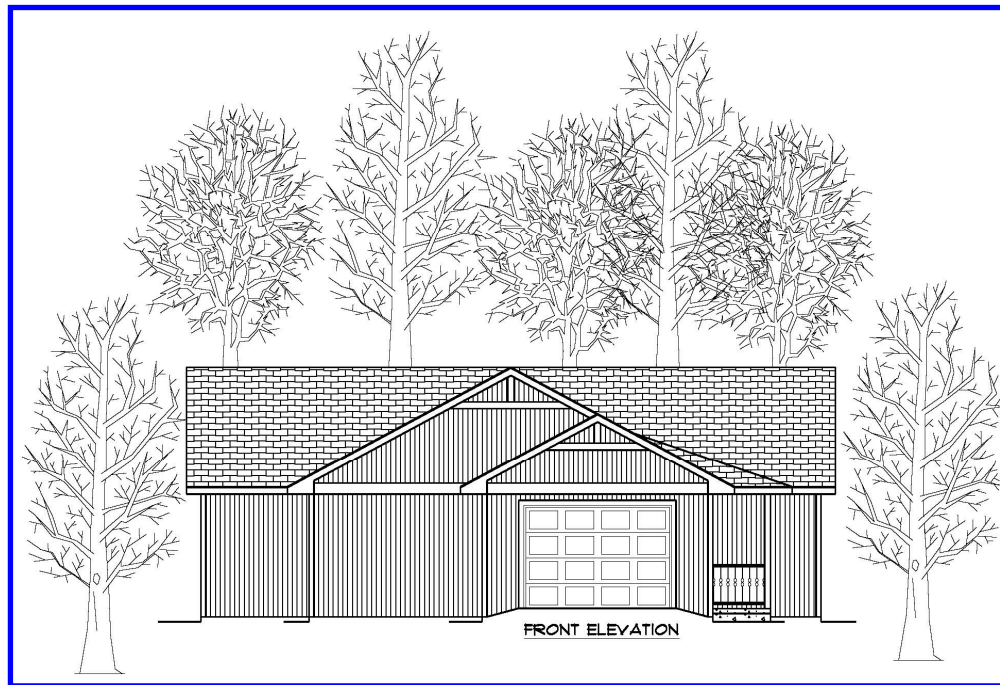

Single Family Home

The Smaland

One-Story
2 Bedroom

Smaland is a county in Sweden known for its beautiful artisan and commercial glass making.

Continuing the Little Sweden tradition, we have designed this villa with a Scandinavian touch - yet each with its own distinct characteristics.

This spacious single family home offers you and your family 1,548 square feet of living space. Featuring master suite, guest bedroom, 2 baths, a large living area with fireplace, dining room and well-appointed kitchen, utility room, plenty of storage space, garage, and a 4 seasons room with a serene woodland view. Living area all on one floor.

Floor Plan

The Smaland Single Family Home

First Floor