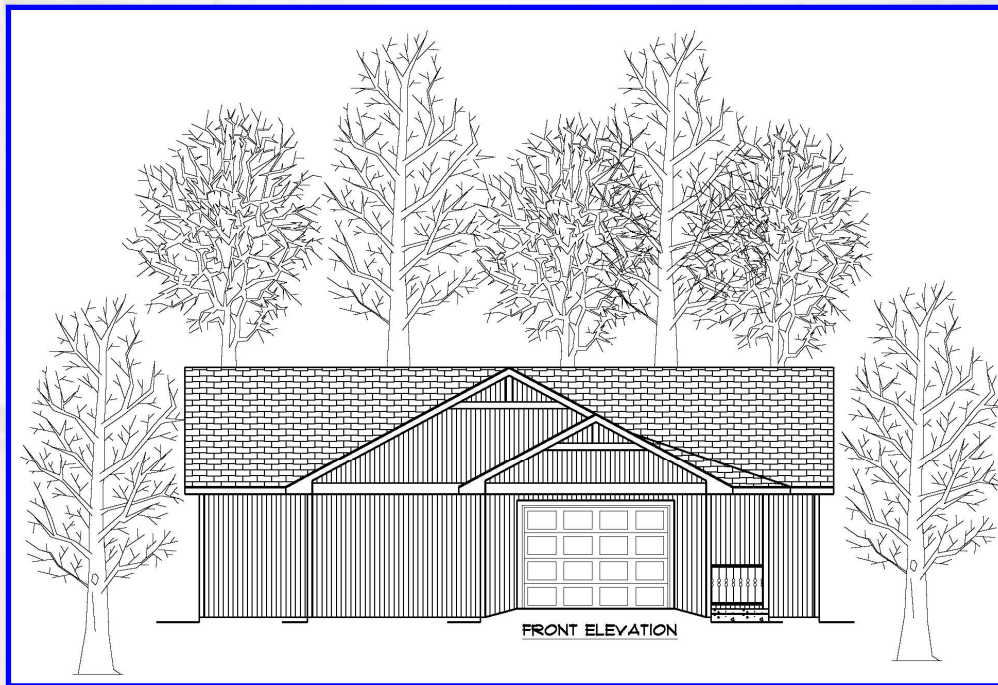

Single Family Home

The Smaland

One-Story
2 Bedroom

Smaland is a county in Sweden known for its beautiful artisan and commercial glass making.

Continuing the Little Sweden tradition, we have designed this villa with a Scandinavian touch - yet each with its own distinct characteristics.

This spacious single family home offers you and your family 1,548 square feet of living space. Featuring master suite, guest bedroom, 2 baths, a large living area with fireplace, dining room and well-appointed kitchen, utility room, plenty of storage space, garage, and a 4 seasons room with a serene woodland view. Living area all on one floor.

Floor Plan

The Smaland Single Family Home

First Floor